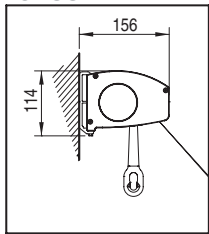

Frontprofil
Front bar

Frontprofil "Light"
Front bar "Light"

MED KASSETT - WITH CASSETTE

Installation i nisch
Niche installation

Takmontage
Ceiling installation

Väggmontage
Wall installation

Väggmontage "Light"
Wall installation "Light"