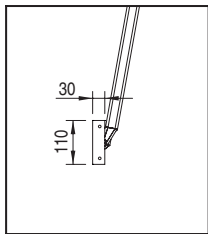

Frontprofil
Front bar

Frontprofil "Light"
Front bar "Light"

MED KASSETT - WITH CASSETTE

Installation i nisch
Niche installation

Takmontage
Ceiling installation

Väggmontage
Wall installation

Väggmontage "Light"
Wall installation "Light"