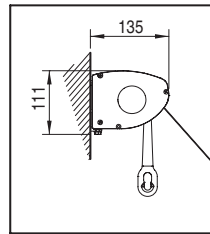

Frontprofil
Front bar

Frontprofil "Light"
Front bar "Light"

MED KASSETT - WITH CASSETTE

Installation i nisch
Niche installation

Takmontage
Ceiling installation

Väggmontage
Wall installation

Väggmontage "Light"
Wall installation "Light"