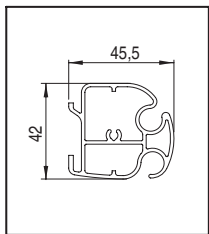

Frontprofil
Front bar

Frontprofil "Light"
Front bar "Light"

MED KASSETT - WITH CASSETTE

Installation i nisch
Niche installation

Takmontage
Ceiling installation

Väggmontage
Wall installation

Väggmontage "Light"
Wall installation "Light"