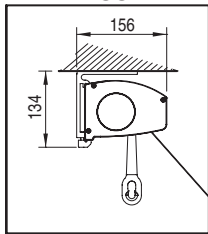

Frontprofil
Front bar

Frontprofil "Light"
Front bar "Light"

MED KASSETT - WITH CASSETTE

Installation i nisch
Niche installation

Takmontage
Ceiling installation

Väggmontage
Wall installation

Väggmontage "Light"
Wall installation "Light"