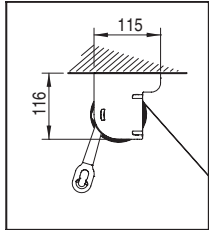

UTAN KASSETT - WITHOUT CASSETTE

Takmontage
Ceiling installation