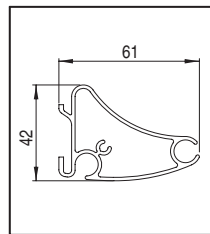

Frontprofil
Front bar

Frontprofil "Light"
Front bar "Light"

MED KASSETT - WITH CASSETTE

Installation i nisch
Niche installation

Takmontage
Ceiling installation

Väggmontage
Wall installation

Väggmontage "Light"
Wall installation "Light"