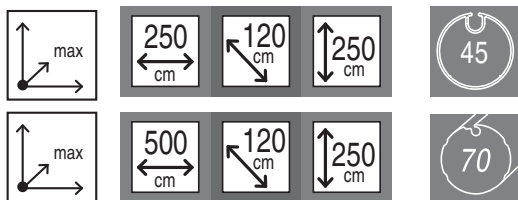

Frontprofil
Front bar

Frontprofil "Light"
Front bar "Light"

MED KASSETT - WITH CASSETTE

Installation i nisch
Niche installation

Takmontage
Ceiling installation

Väggmontage
Wall installation

Väggmontage "Light"
Wall installation "Light"